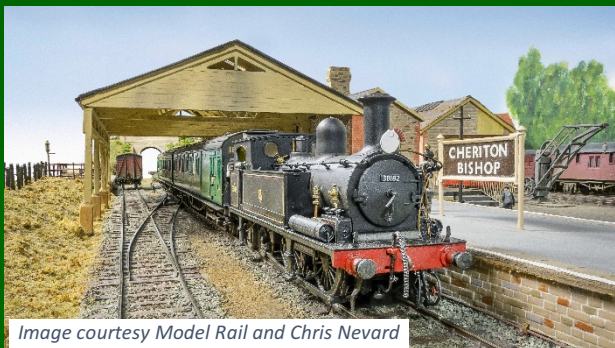

East Beds
Model Railway
Society

MODEL RAILWAY EXHIBITION BIGGLESWADE

Image courtesy Model Rail and Chris Nevard

Saturday 17th February 2018

10:00am to 4:30pm

STRATTON SCHOOL

Eagle Farm Road SG18 8JB

17+ layouts